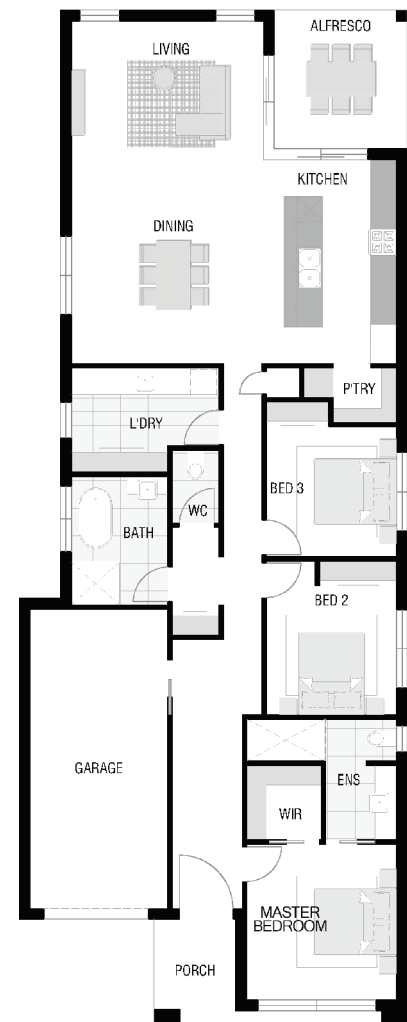

ARLO DIMENSIONS

Dimensions

Total house size	187 m ²
House length	23.50 m
House width	8.90 m
Fits lot width	10 m

Areas

Living Area	145.75 m ²
Garage	25.31 m ²
Porch	4.03 m ²
Alfresco/court	12.26 m ²
Total	187.35 m ² 20.16 sqm

*Photos and images are for illustrative purposes only and may include additional items that are not supplied by Arcadia Homes QLD. All dimensions and measurements shown are indicative only, please contact Arcadia Homes QLD for more information.

*All floor plans can be flipped and altered to fit your block.

☎ Call 07 5325 1857

✉ build@arcadiahomesqld.com.au

📍 www.arcadiahomesqld.com.au