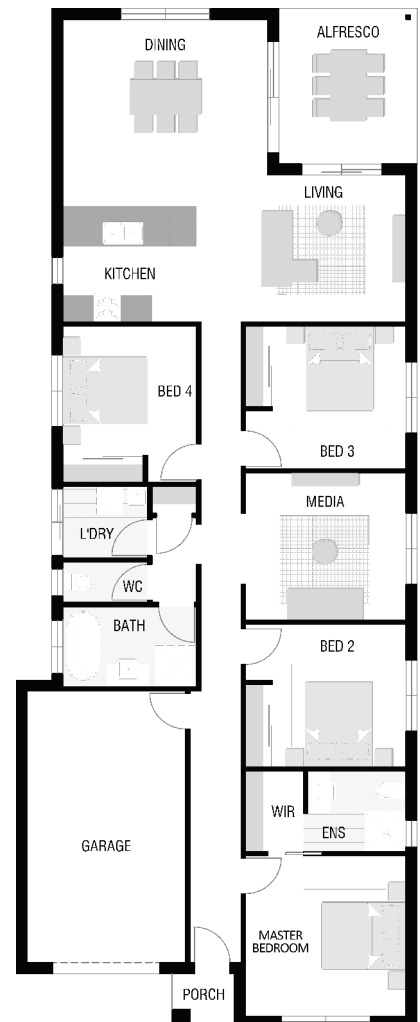

 4
  2
  1

BLISS DIMENSIONS

Dimensions

Total house size	176 m ²
House length	21.90 m
House width	8.75 m
Fits lot width	10 m

Areas

Living Area	144.55 m ²
Garage	21.38 m ²
Porch	2.47 m ²
Alfresco/court	8.24 m ²
Total	176.64 m ²
	19.01 sqm

*Photos and images are for illustrative purposes only and may include additional items that are not supplied by Arcadia Homes QLD. All dimensions and measurements shown are indicative only, please contact Arcadia Homes QLD for more information.

*All floor plans can be flipped and altered to fit your block.

 Call 07 5325 1857

 build@arcadiahomesqld.com.au

 www.arcadiahomesqld.com.au