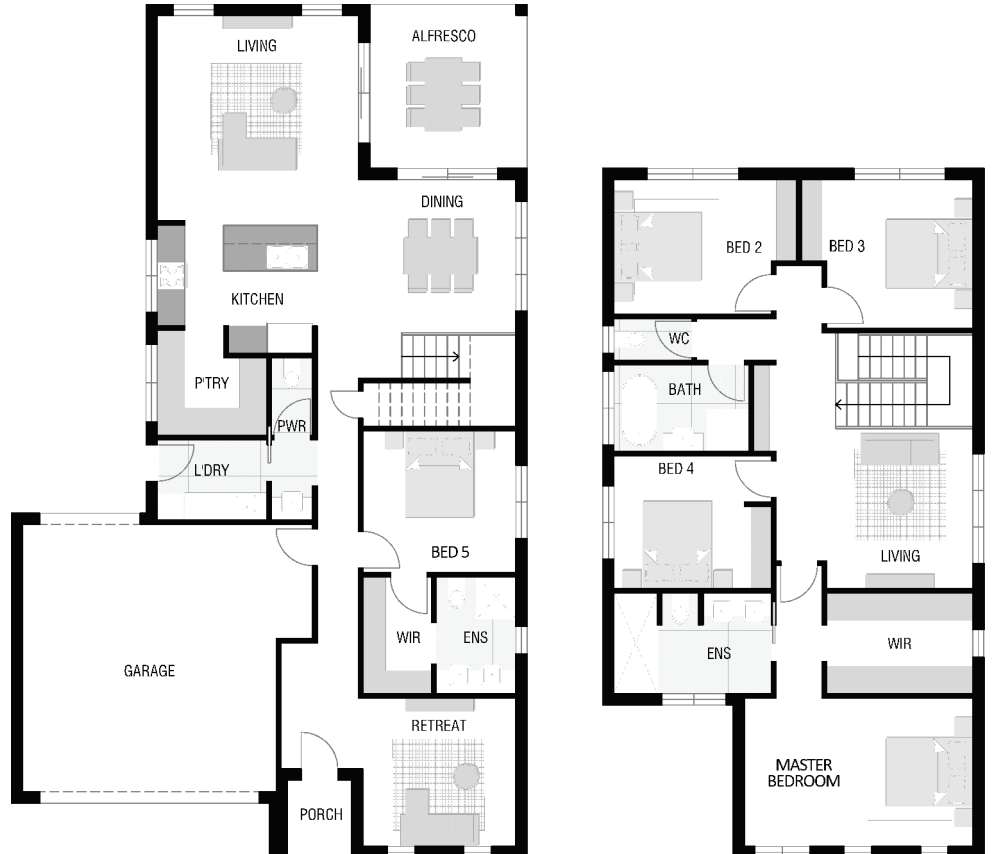

🛏 5 🛒 3.5 🚗 2

ESPERANCE DIMENSIONS

Dimensions

Total house size	288 m ²
House length	18.83 m
House width	11.48 m
Fits lot width	12.5 m

Areas

Living Area	232.40 m ²
Garage	39.38 m ²
Porch	3.33 m ²
Alfresco/court	13.56 m ²
Total	288.67 m ²
	31.07 sqm

*Photos and images are for illustrative purposes only and may include additional items that are not supplied by Arcadia Homes QLD. All dimensions and measurements shown are indicative only, please contact Arcadia Homes QLD for more information.