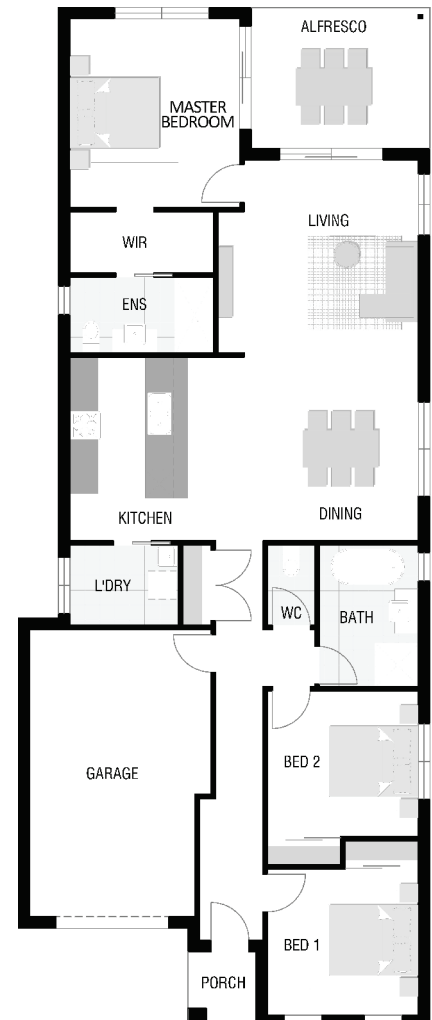

FREEDOM DIMENSIONS

Dimensions

Total house size	157 m ²
House length	22.50 m
House width	8.75 m
Fits lot width	10 m

Areas

Living Area	124.16 m ²
Garage	21.38 m ²
Porch	3.47 m ²
Alfresco/court	8.96 m ²
Total	157.97 m ² 17.00 sqm

*Photos and images are for illustrative purposes only and may include additional items that are not supplied by Arcadia Homes QLD. All dimensions and measurements shown are indicative only, please contact Arcadia Homes QLD for more information.

*All floor plans can be flipped and altered to fit your block.

☎ Call 07 5325 1857

✉ build@arcadiahomesqld.com.au

📍 www.arcadiahomesqld.com.au