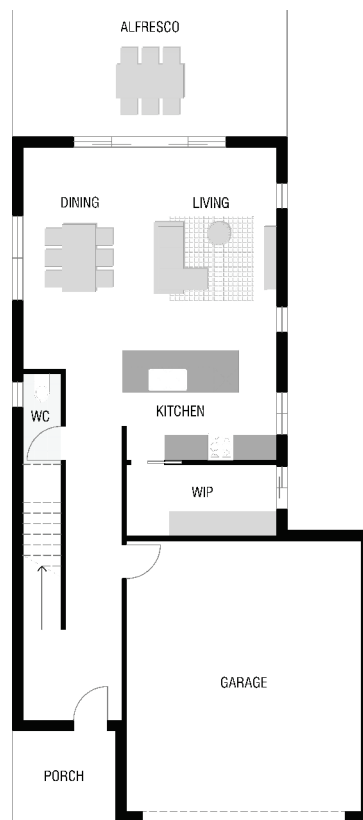

KINGSCLIFF DIMENSIONS

Dimensions

Total house size	225 m ²
House length	20.08 m
House width	8.45 m
Fits lot width	10 m

Areas

Living Area	157.99 m ²
Garage	35.38 m ²
Porch	4.47 m ²
Alfresco/court	28.09 m ²
Total	225.93 m ²
	24.31 sqm

*Photos and images are for illustrative purposes only and may include additional items that are not supplied by Arcadia Homes QLD. All dimensions and measurements shown are indicative only, please contact Arcadia Homes QLD for more information.

*All floor plans can be flipped and altered to fit your block.

☎ Call 07 5325 1857

✉ build@arcadiahomesqld.com.au

📍 www.arcadiahomesqld.com.au