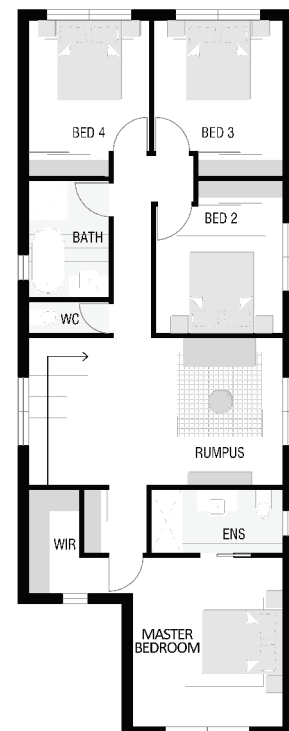

KINGSCLIFF DIMENSIONS

Dimensions

Total house size	225 m ²
House length	20.08 m
House width	8.45 m
Fits lot width	10 m

Areas

Living Area	157.99 m ²
Garage	35.38 m ²
Porch	4.47 m ²
Alfresco/court	28.09 m ²
Total	225.93 m ²
	24.31 sqm

*Photos and images are for illustrative purposes only and may include additional items that are not supplied by Arcadia Homes QLD. All dimensions and measurements shown are indicative only, please contact Arcadia Homes QLD for more information.

*All floor plans can be flipped and altered to fit your block.

☎ Call 07 5325 1857

✉ build@arcadiahomesqld.com.au

📍 www.arcadiahomesqld.com.au