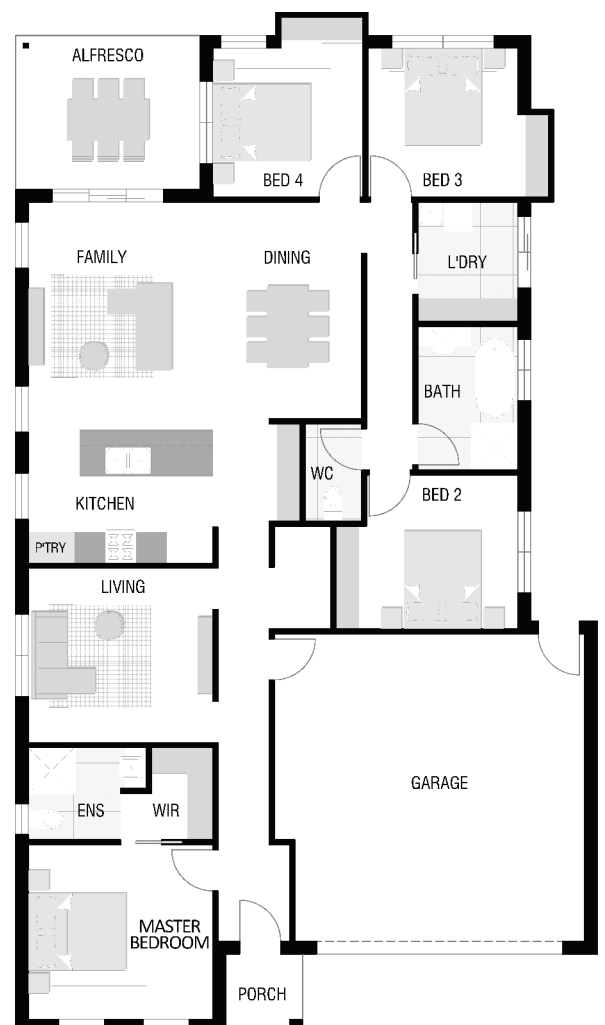

## MIVA DIMENSIONS

### Dimensions

Total house size	196 m <sup>2</sup>
House length	19.82 m
House width	11.00 m
Fits lot width	12.50 m

### Areas

Living Area	143.81 m <sup>2</sup>
Garage	38.56 m <sup>2</sup>
Porch	2.25 m <sup>2</sup>
Alfresco/court	12.11 m <sup>2</sup>
Total	196.73 m <sup>2</sup> 21.17 sqm

\*Photos and images are for illustrative purposes only and may include additional items that are not supplied by Arcadia Homes QLD. All dimensions and measurements shown are indicative only, please contact Arcadia Homes QLD for more information.