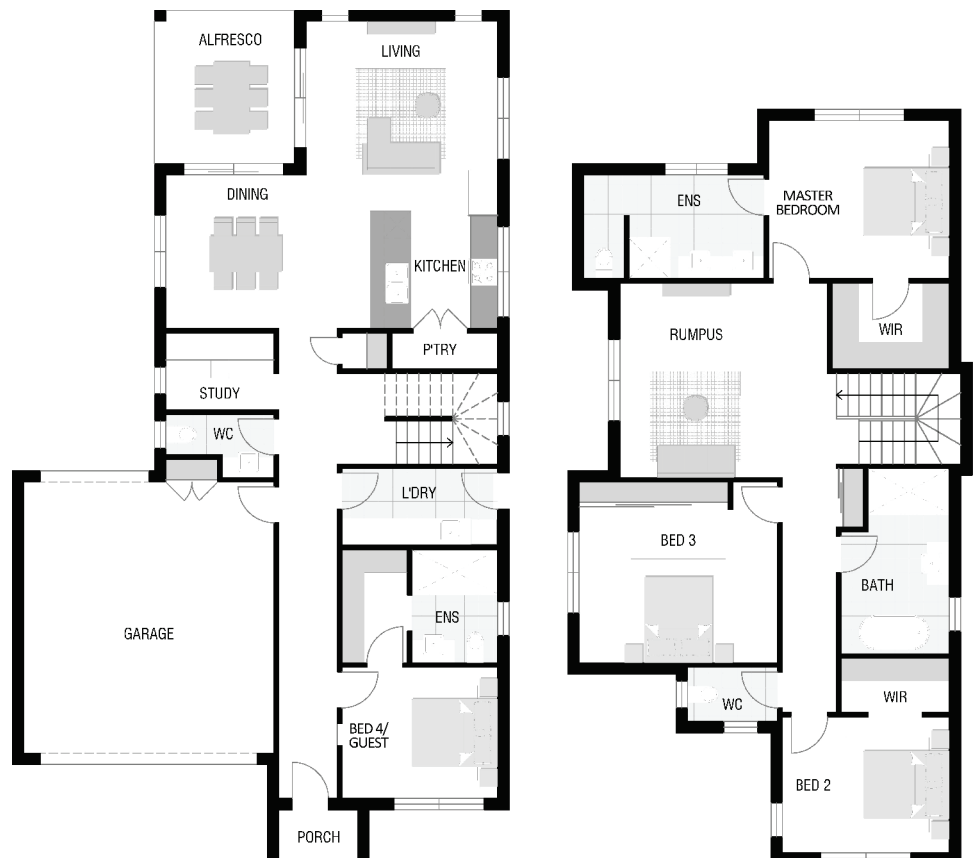

 4
  3.5
  2

MORETON DIMENSIONS

Dimensions

Total house size	246 m ²
House length	19.20 m
House width	10.80 m
Fits lot width	12.5 m

Areas

Living Area	192.28 m ²
Garage	39.38 m ²
Porch	3.47 m ²
Alfresco/court	10.89 m ²
Total	246.02 m ²
	26.48 sqm

*Photos and images are for illustrative purposes only and may include additional items that are not supplied by Arcadia Homes QLD. All dimensions and measurements shown are indicative only, please contact Arcadia Homes QLD for more information.