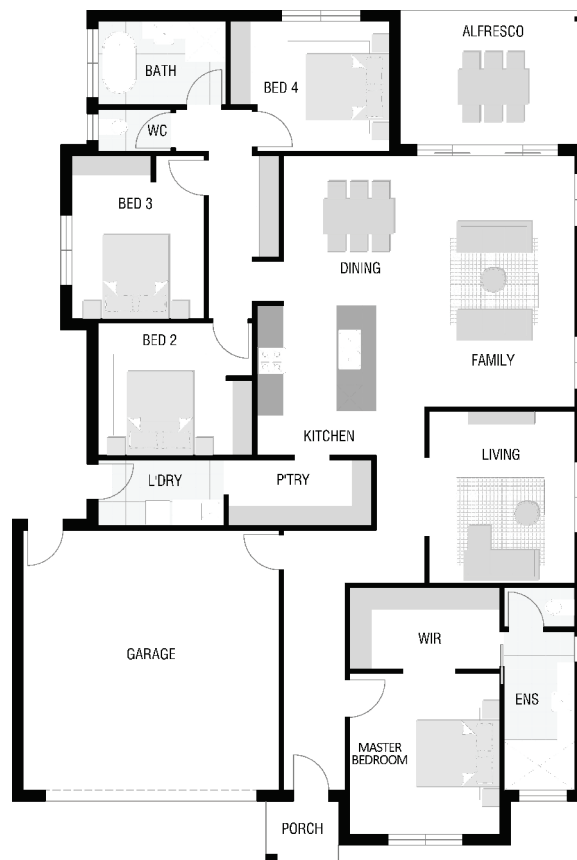

OCEANA DIMENSIONS

Dimensions

Total house size	226 m ²
House length	19.65 m
House width	13.15 m
Fits lot width	15 m

Areas

Living Area	174.68 m ²
Garage	36.38 m ²
Porch	2.55 m ²
Alfresco/court	13.32 m ²
Total	226.93 m ²
	24.42 sqm

*Photos and images are for illustrative purposes only and may include additional items that are not supplied by Arcadia Homes QLD. All dimensions and measurements shown are indicative only, please contact Arcadia Homes QLD for more information.

*All floor plans can be flipped and altered to fit your block.

Call 07 5325 1857

build@arcadiahomesqld.com.au

www.arcadiahomesqld.com.au