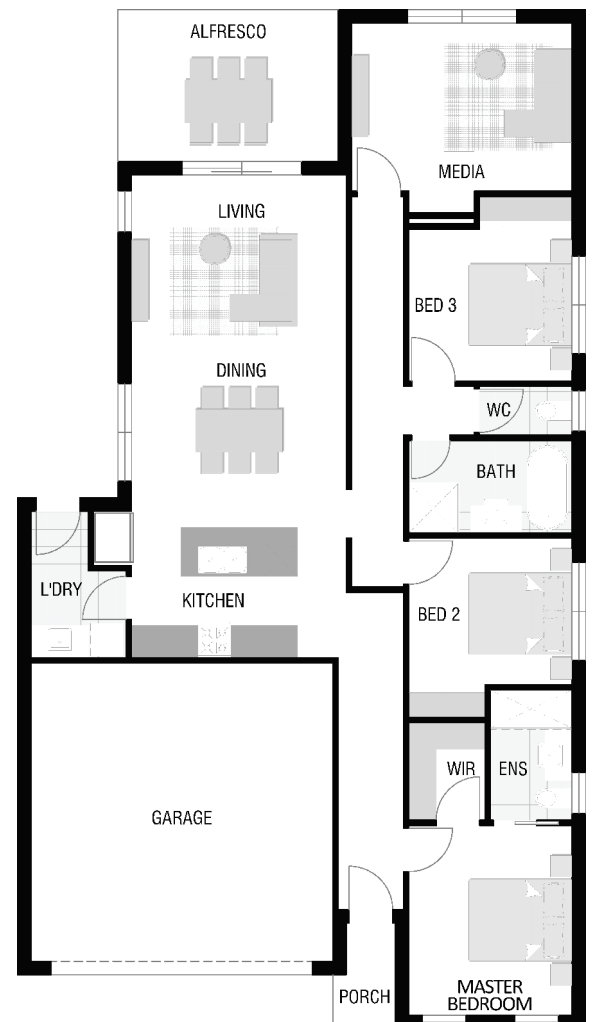

SEAHAVEN DIMENSIONS

Dimensions

Total house size	195 m ²
House length	20.08 m
House width	10.68 m
Fits lot width	11.50 m

Areas

Living Area	137.70 m ²
Garage	36.38 m ²
Porch	2.90 m ²
Alfresco/court	12.55 m ²
Total	289.53 m ²
	20.40 sqm

*Photos and images are for illustrative purposes only and may include additional items that are not supplied by Arcadia Homes QLD. All dimensions and measurements shown are indicative only, please contact Arcadia Homes QLD for more information.

*All floor plans can be flipped and altered to fit your block.

Call 07 5325 1857

build@arcadiahomesqld.com.au

www.arcadiahomesqld.com.au